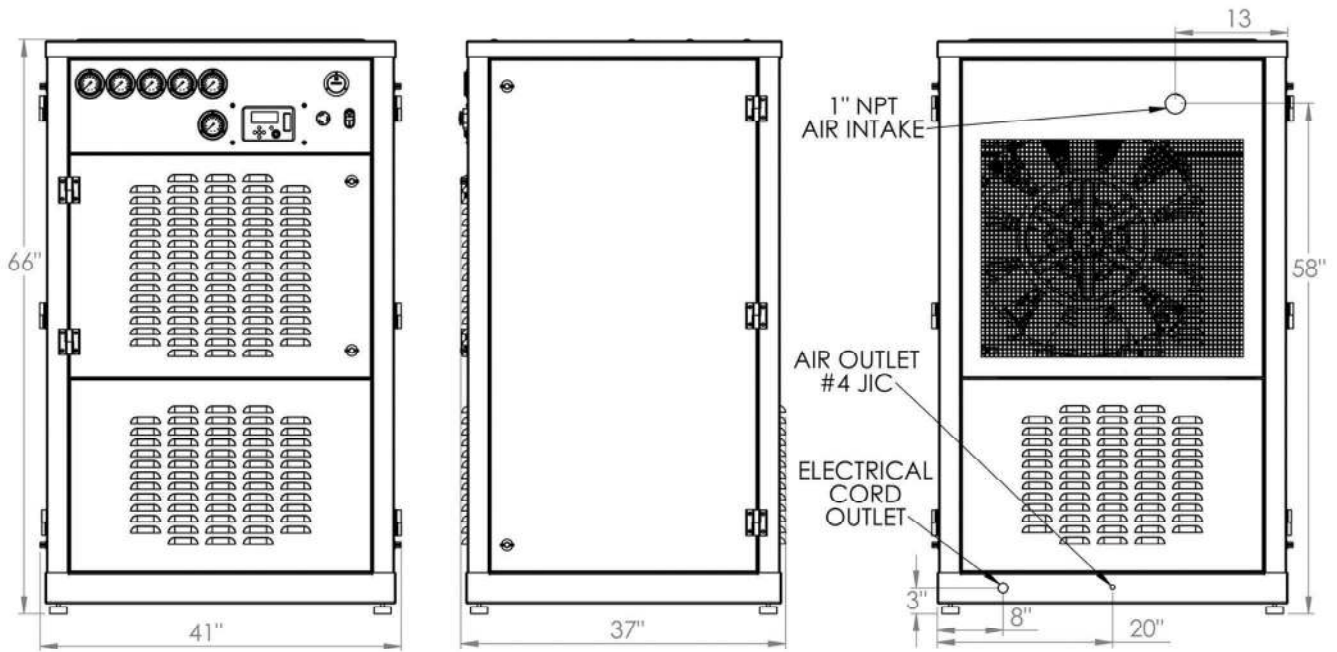

MADE IN THE USA

Model E4-20-A6 with optional
electronic CO monitor

TECHNICAL INFORMATION

All Arctic Compressors include an 8ft electrical cord and plug. See table for required receptacle size.

	THREE PHASE 208/240V	THREE PHASE 480V
20 HP	NEMA 15-60	NEMA L16-30