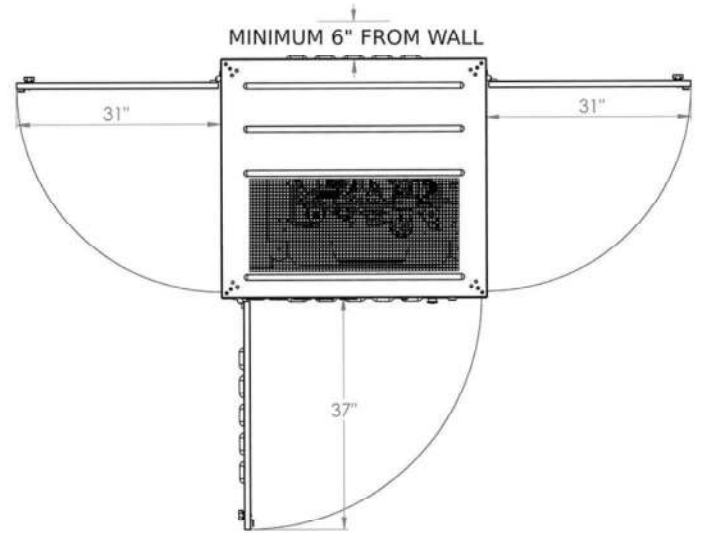

TECHNICAL INFORMATION

All Arctic Compressors include an 8ft electrical cord and plug. See table for required receptacle size.

	THREE PHASE 208/240V	THREE PHASE 480V
20 HP	NEMA 15-60	NEMA L16-30