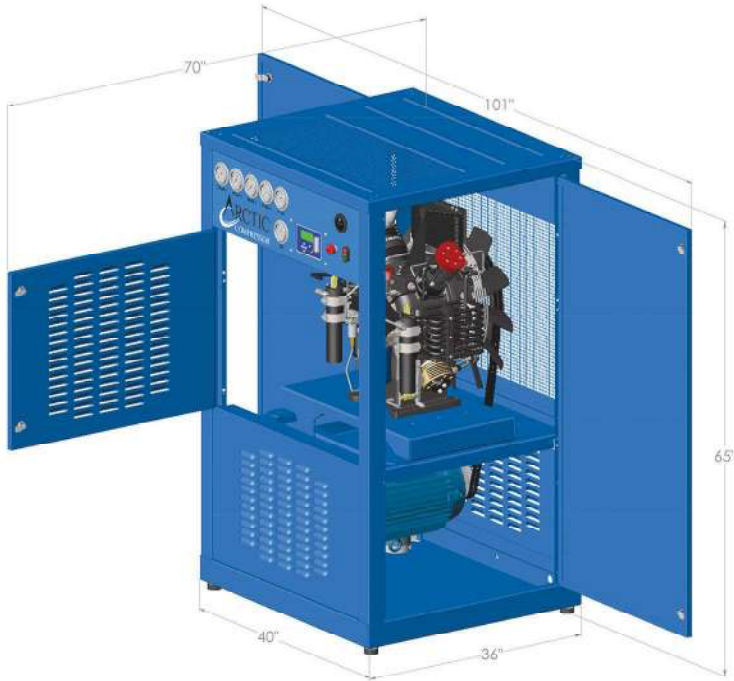

TECHNICAL INFORMATION

All Arctic Compressors include an 8ft electrical cord and plug. See table for required receptacle size.

	THREE PHASE 208/240V	THREE PHASE 480V
20 HP	NEMA 15-60	NEMA L16-30